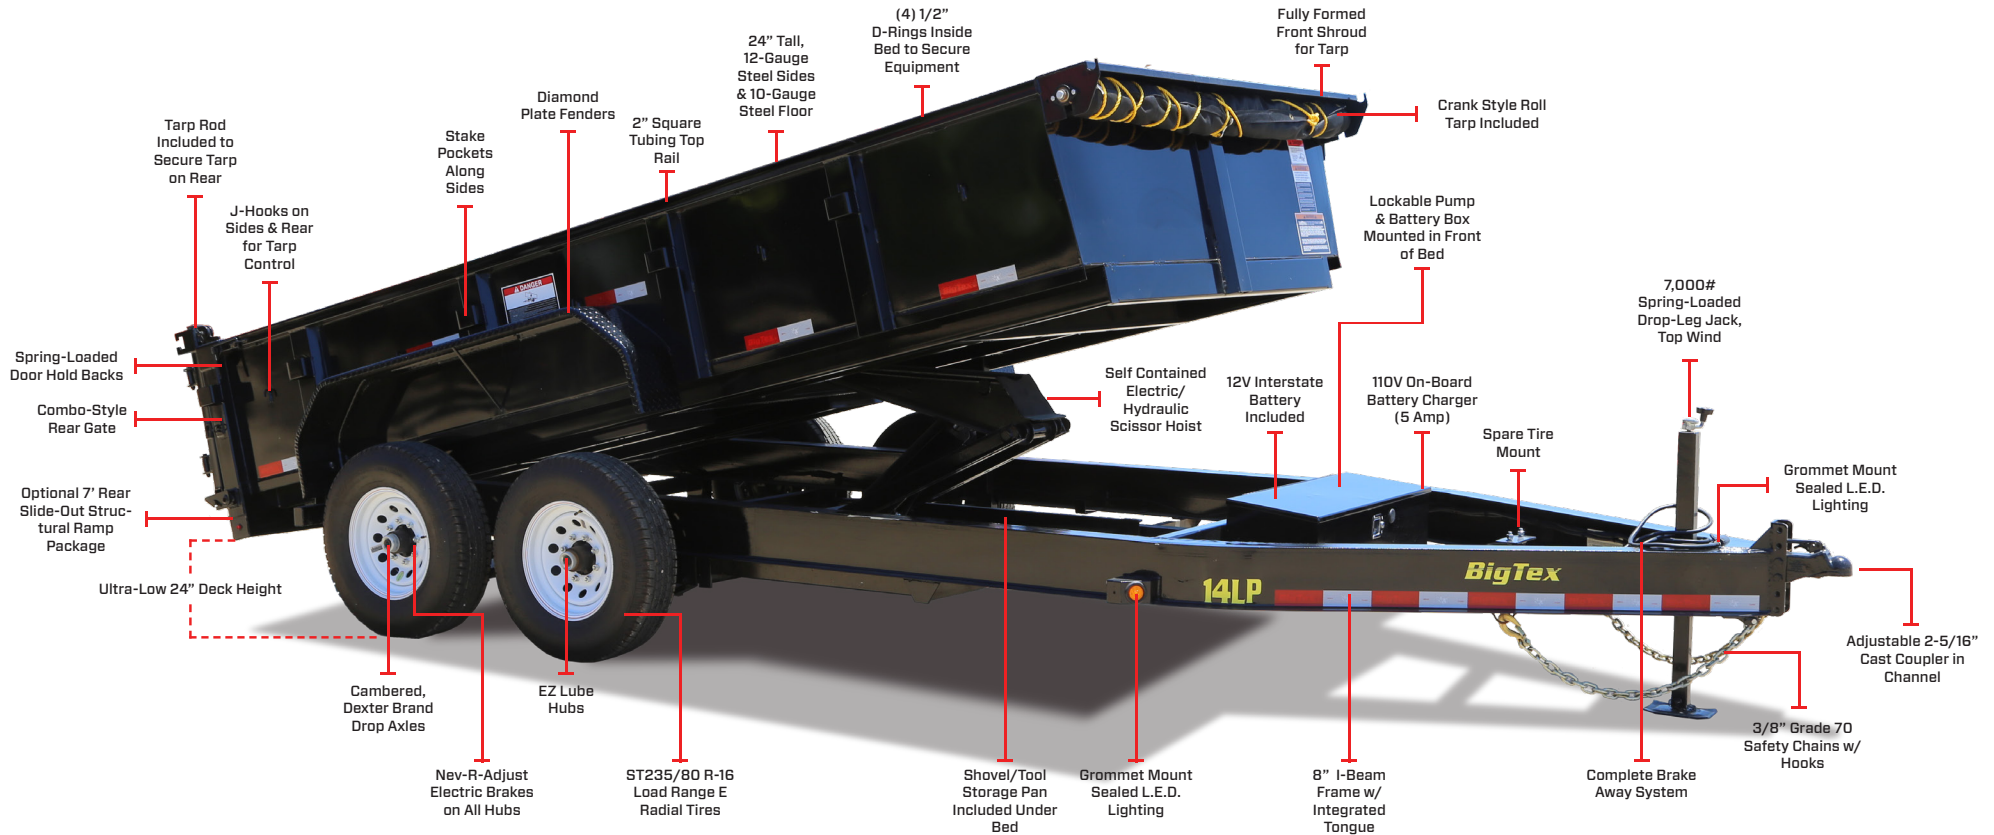

# HEAVY DUTY LOW PROFILE BUMPERPULL DUMP TRAILER

# BigTex TRAILERS

GVWR: 14,000# **lbs** EMPTY WEIGHT: 4,210# (14' Model) AVAILABLE LENGTHS: 14'-16' BED WIDTH: 83" WIDE COUPLER: Adjustable 2-5/16" Cast

## INTEGRATED 8" I-BEAM TONGUE & FRAME

To add strength and durability, the 14LP features an 8" I-Beam Frame with Integrated Tongue. This configuration also allows for the lowest deck height possible.

## READY FOR EQUIPMENT HAULING

Combined with the Ultra-Low 24" Deck height, the optional 7' Rear Slide-Out Ramp Package & D-Rings make loading equipment safe and easy.