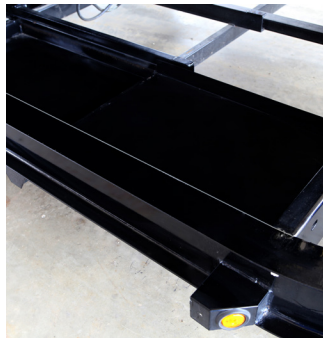

# HEAVY DUTY LOW PROFILE BUMPERPULL DUMP TRAILER

## INTEGRATED 8" I-BEAM TONGUE & FRAME

To add strength and durability, the 14LP features an 8" I-Beam Frame with Integrated Tongue. This configuration also allows for the lowest deck height possible.

## READY FOR EQUIPMENT HAULING

Combined with the Ultra-Low 24" Deck height, the optional 7' Rear Slide-Out Ramp Package & D-Rings make loading equipment safe and easy.