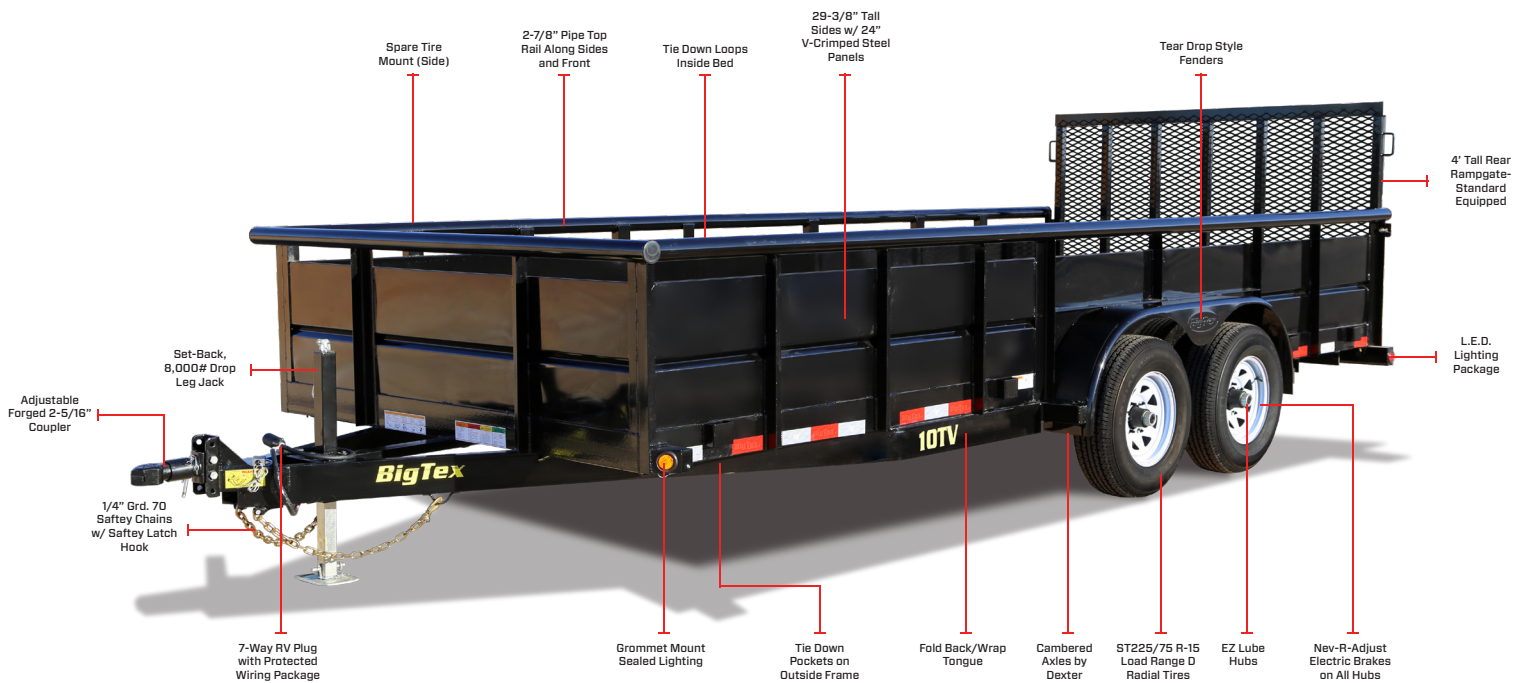

10TV

TANDEM AXLE TANDEM AXLE VANGUARD TRAILER

 GVWR: 9,990#  EMPTY WEIGHT: 2,350#  AVAILABLE LENGTHS: 16'-20'  BED WIDTH: 83" WIDE  COUPLER: 2-5/16" Adjustable Forged

BigTex

TRAILERS

1 4' TALL REAR RAMPGATE

The 10TV is equipped with a 4' tall tubular rear rampgate. It is also available with an optional 5' gate as well as a Heavy Duty Integrated Rampgate option.

2 V-CRIMPED SIDE PANELS

24" Tall, V-Crimped Side Panels provide strength as well as excellent cargo control for the 10TV. Load it up without fear of your cargo falling out.

3 2-5/16" ADJUSTABLE FORGED COUPLER

The ultimate in versatility, the 10TV is equipped with an adjustable coupler. This makes it easy to adjust to different hitch heights within a fleet of trucks or to change out to other coupler options.